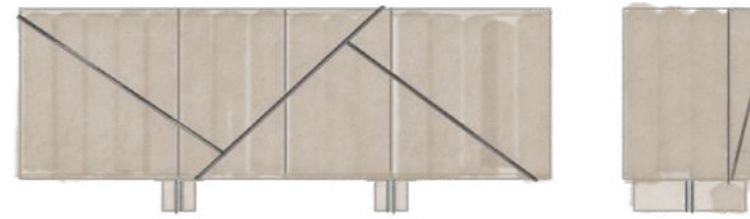

LORCA

SIDEBOARD

Lorca sideboard is a bold design piece that brings elegance and sobriety to any modern dining room project. Inlaid details in antique brass, or stainless steel, on a wooden frame.