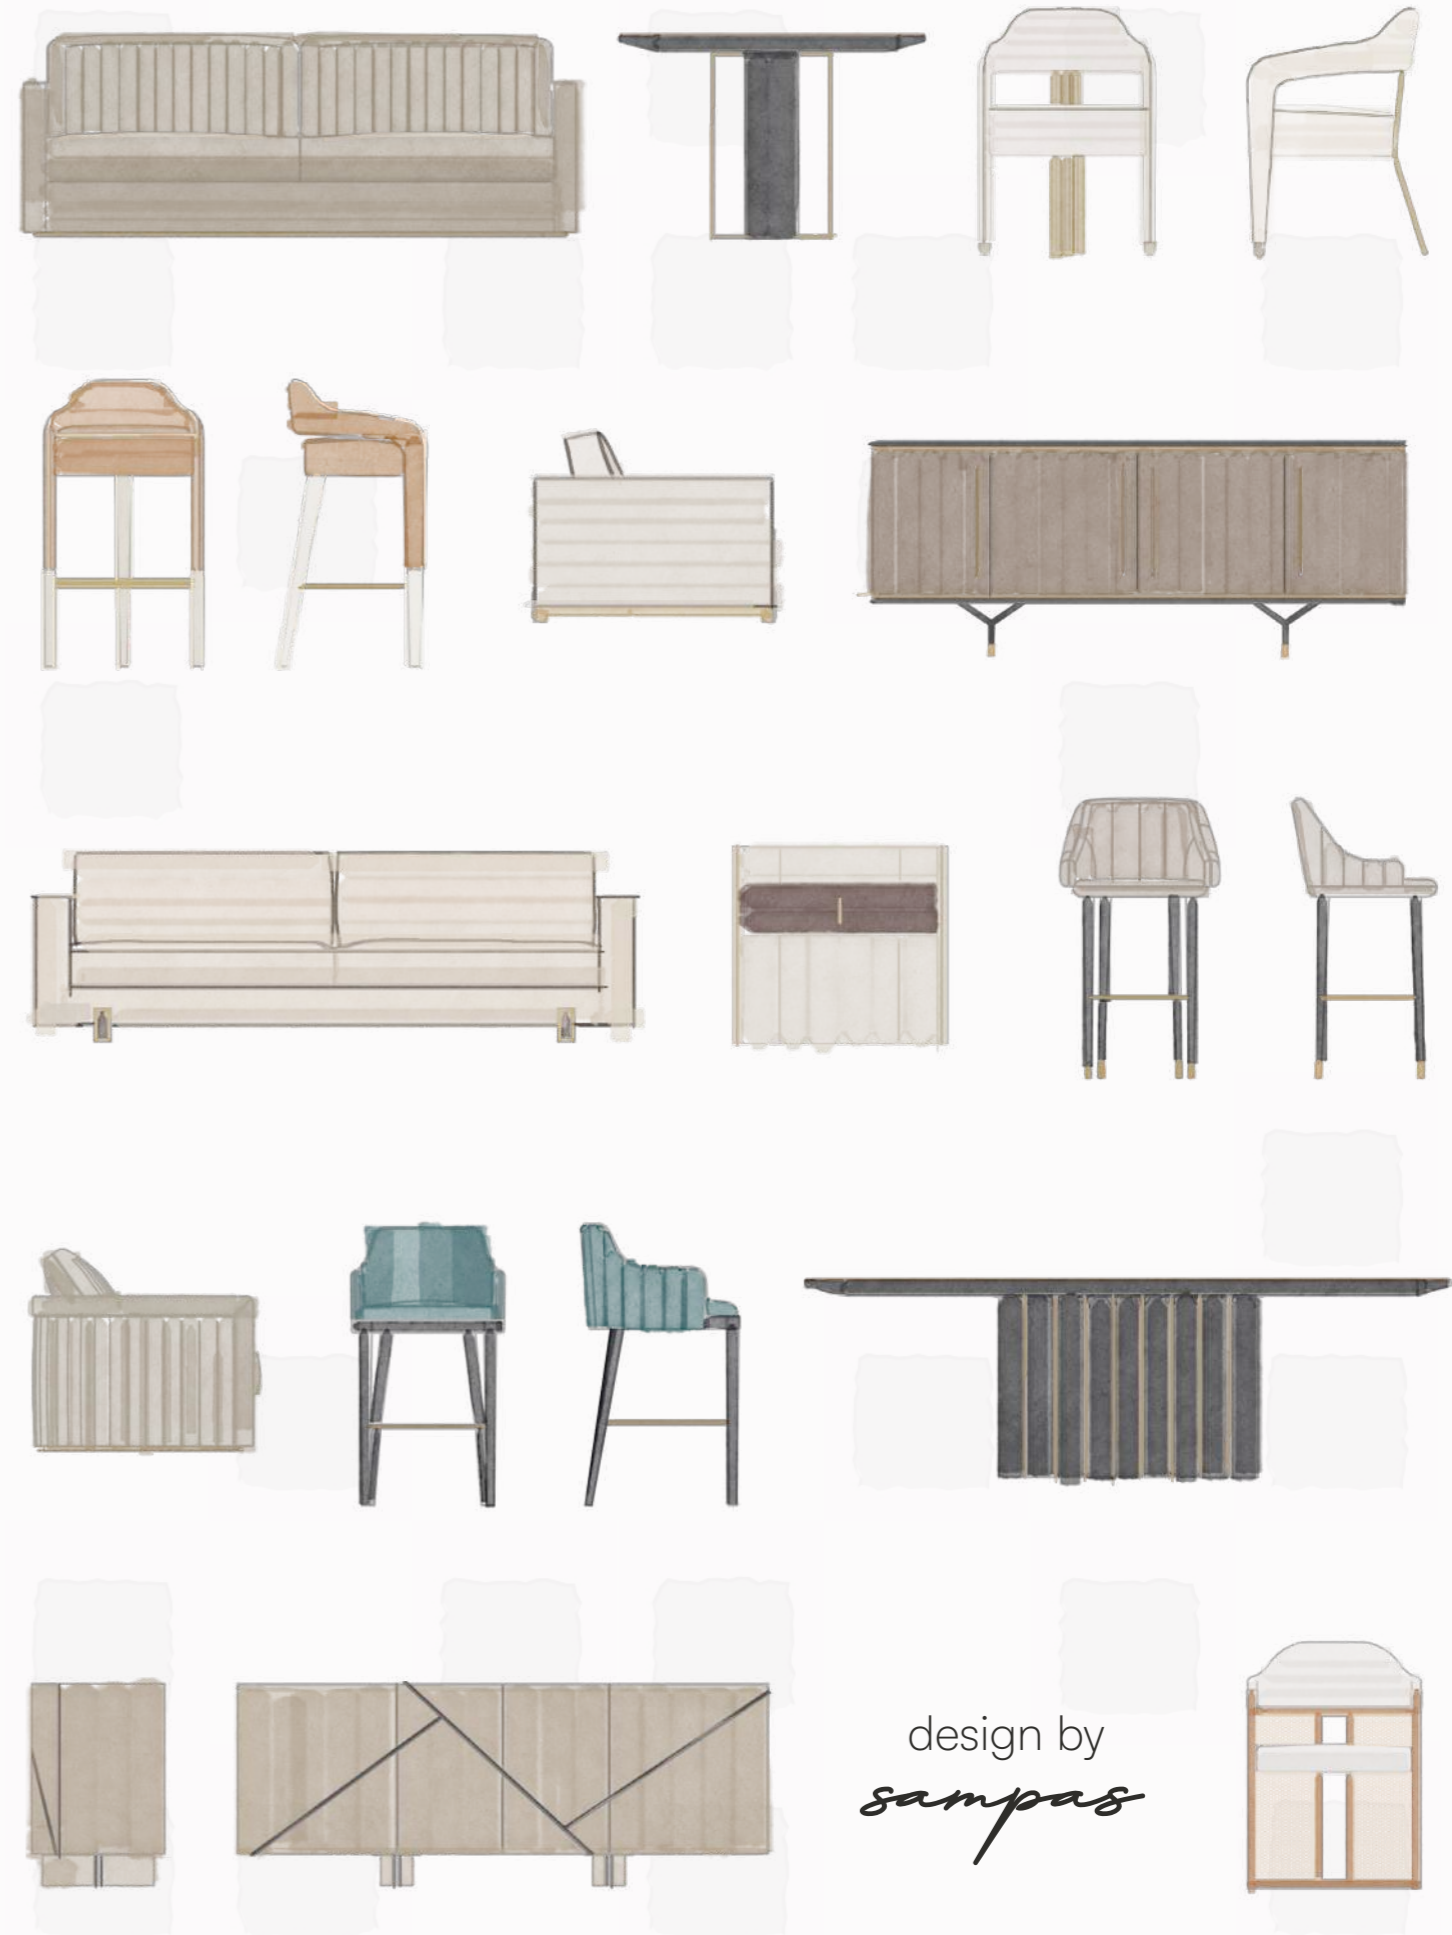

## BAR STOOL

Dumas Bar Stool is a must-have for any living room. The quilting detail of the back brings it to the most exquisite design level

# CORDOBA

BAR STOOL

With an elegant and timeless design, Cordoba Bar Stool settles on lacquered legs in custom colors and a Brushed Brass Rest Feet and Tips.

# HUDSON

MIRROR

The shapely Hudson is a mirror of modern design, whose mirrored glass is crossed by the structure in brass color, in sinuous lines, making its design even more daring.

design by  
*sampas*