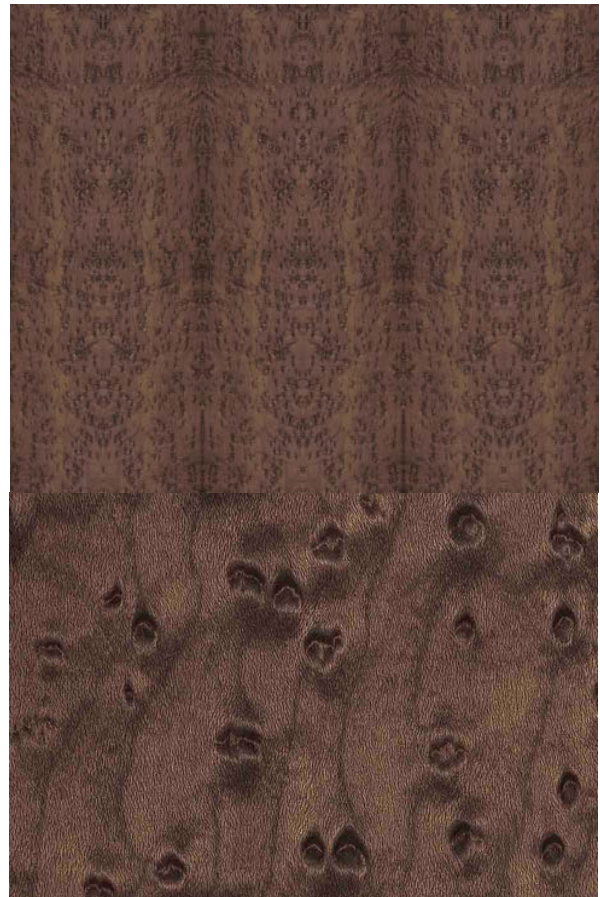

## **Introducing LithoWood™,**

Paper-Backed Wood Veneer Sheets, enhanced with digitally printed rare wood veneer patterns. Combining natural wood elegance with cutting-edge digital printing technology, LithoWood™ delivers luxury real wood aesthetics with consistency previously only available in laminates. Wood patterns are meticulously selected from an exquisite collection of veneer logs, accumulated over more than 40 years. Perfect for interior design and furniture projects, LithoWood™ is crafted on sustainably certified wood veneer substrates with UV resistant inks, ensuring both quality and durability. Elevate your designs with the distinctive beauty and versatility of LithoWood™.

Pattern: Walnut Burl 5160 Cognac - Book & Butt Match

Santos Rosewood  
5110 Sunlit

Bleached Mahogany Crotch  
5100 Champagne

Walnut Burl  
5160 Cognac

Mahogany w/ Plum Pudding Figure  
5170 Auburn

Birds Eye Maple  
5180 Golden Wheat

Birds Eye Maple  
5190 Copper

Zebrawood  
5130 Blanched Almond

Daniella / Mozambique  
5120 Weathered Silver

Macassar Ebony  
5140 Cocoa

Spalted Ambrosia Maple  
5150 Fawn