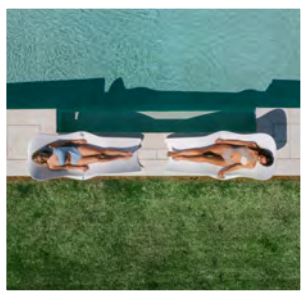

The Original
Panama Jack®

PJO-4401-NAT-4PC PANAMA JACK CABO 4PC ACACIA SEATING SET W/NATURAL ROPE

PANAMA JACK CABO COLLECTION

Panama Jack 4-Piece Cabo Seating Set. Constructed from solid Acacia wood, this ensemble showcases a honey-hued finish that's both elegant and durable. Included in this set is a sofa, two lounge chairs, and a coffee table, all designed with modern tan cording along their profiles. The cushions are adorned with a 100% polyester fabric that dries quickly, ensuring they're ready for any weather condition. For those looking to infuse their unique style, Sunbrella fabric options are available. To keep the Acacia wood's golden teak appearance, light sanding and teak oil application every few months are recommended.

PJO-6115-TERRA-UM

PJO-6115-SHALE-UM

PANAMA JACK UMBRELLAS

The Panama Jack 11.5 FT Octagon Sunbrella Cantilever Umbrella is designed for ease of use, and longevity thanks to its brilliant 360 swivel base that is on wheels and allows for fast movement and adjustment. Featuring a powder-coated aluminum frame and outstanding stability, this modern patio octagon cantilever umbrella offers an easy to crank open, rotate, and re-position. The cantilever design also gives you a more open feel and unobstructed view of your backyard or pool. Choose from multiple Sunbrella fabric colors like Terracotta, Denim Blue, & Cast Shale options, or upgrade to your custom choice of Sunbrella.