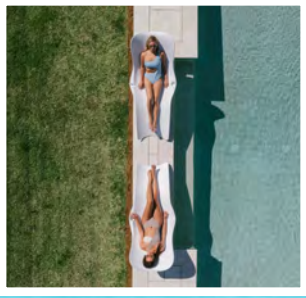

The Original
Panama Jack®

PJO-4401-NAT-4PC PANAMA JACK CABO 4PC ACACIA SEATING SET W/NATURAL ROPE

PANAMA JACK CABO COLLECTION

Panama Jack 4-Piece Cabo Seating Set. Constructed from solid Acacia wood, this ensemble showcases a honey-hued finish that's both elegant and durable. Included in this set is a sofa, two lounge chairs, and a coffee table, all designed with modern tan cording along their profiles. The cushions are adorned with a 100% polyester fabric that dries quickly, ensuring they're ready for any weather condition. For those looking to infuse their unique style, Sunbrella fabric options are available. To keep the Acacia wood's golden teak appearance, light sanding and teak oil application every few months are recommended.

PJO-6115-TERRA-UM

PJO-6115-SHALE-UM

PANAMA JACK UMBRELLAS

The Panama Jack 11.5 FT Octagon Sunbrella Cantilever Umbrella is designed for ease of use, and longevity thanks to its brilliant 360 swivel base that is on wheels and allows for fast movement and adjustment. Featuring a powder-coated aluminum frame and outstanding stability, this modern patio octagon cantilever umbrella offers an easy to crank open, rotate, and re-position. The cantilever design also gives you a more open feel and unobstructed view of your backyard or pool. Choose from multiple Sunbrella fabric colors like Terracotta, Denim Blue, & Cast Shale options, or upgrade to your custom choice of Sunbrella.