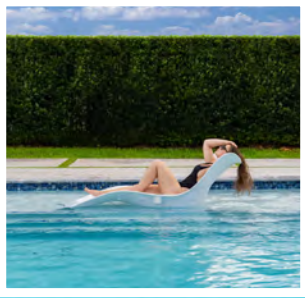

The Original
Panama Jack®

PJO-4401-NAT-4PC PANAMA JACK CABO 4PC ACACIA SEATING SET W/NATURAL ROPE

PANAMA JACK CABO COLLECTION

Panama Jack 4-Piece Cabo Seating Set. Constructed from solid Acacia wood, this ensemble showcases a honey-hued finish that's both elegant and durable. Included in this set is a sofa, two lounge chairs, and a coffee table, all designed with modern tan cording along their profiles. The cushions are adorned with a 100% polyester fabric that dries quickly, ensuring they're ready for any weather condition. For those looking to infuse their unique style, Sunbrella fabric options are available. To keep the Acacia wood's golden teak appearance, light sanding and teak oil application every few months are recommended.

PJO-6115-TERRA-UM

PJO-6115-SHALE-UM

PANAMA JACK UMBRELLAS

The Panama Jack 11.5 FT Octagon Sunbrella Cantilever Umbrella is designed for ease of use, and longevity thanks to its brilliant 360 swivel base that is on wheels and allows for fast movement and adjustment. Featuring a powder-coated aluminum frame and outstanding stability, this modern patio octagon cantilever umbrella offers an easy to crank open, rotate, and re-position. The cantilever design also gives you a more open feel and unobstructed view of your backyard or pool. Choose from multiple Sunbrella fabric colors like Terracotta, Denim Blue, & Cast Shale options, or upgrade to your custom choice of Sunbrella.