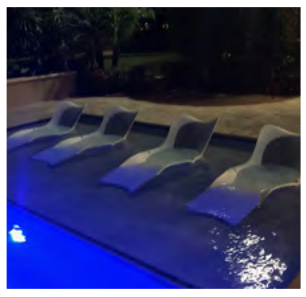

The Original
Panama Jack®

PJO-4401-NAT-4PC PANAMA JACK CABO 4PC ACACIA SEATING SET W/NATURAL ROPE

PANAMA JACK CABO COLLECTION

Panama Jack 4-Piece Cabo Seating Set. Constructed from solid Acacia wood, this ensemble showcases a honey-hued finish that's both elegant and durable. Included in this set is a sofa, two lounge chairs, and a coffee table, all designed with modern tan cording along their profiles. The cushions are adorned with a 100% polyester fabric that dries quickly, ensuring they're ready for any weather condition. For those looking to infuse their unique style, Sunbrella fabric options are available. To keep the Acacia wood's golden teak appearance, light sanding and teak oil application every few months are recommended.

PJO-6115-TERRA-UM

PJO-6115-SHALE-UM

PANAMA JACK UMBRELLAS

The Panama Jack 11.5 FT Octagon Sunbrella Cantilever Umbrella is designed for ease of use, and longevity thanks to its brilliant 360 swivel base that is on wheels and allows for fast movement and adjustment. Featuring a powder-coated aluminum frame and outstanding stability, this modern patio octagon cantilever umbrella offers an easy to crank open, rotate, and re-position. The cantilever design also gives you a more open feel and unobstructed view of your backyard or pool. Choose from multiple Sunbrella fabric colors like Terracotta, Denim Blue, & Cast Shale options, or upgrade to your custom choice of Sunbrella.