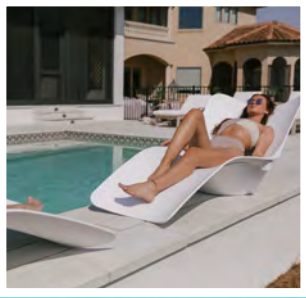

The Original
Panama Jack®

PJO-4401-NAT-4PC PANAMA JACK CABO 4PC ACACIA SEATING SET W/NATURAL ROPE

PANAMA JACK CABO COLLECTION

Panama Jack 4-Piece Cabo Seating Set. Constructed from solid Acacia wood, this ensemble showcases a honey-hued finish that's both elegant and durable. Included in this set is a sofa, two lounge chairs, and a coffee table, all designed with modern tan cording along their profiles. The cushions are adorned with a 100% polyester fabric that dries quickly, ensuring they're ready for any weather condition. For those looking to infuse their unique style, Sunbrella fabric options are available. To keep the Acacia wood's golden teak appearance, light sanding and teak oil application every few months are recommended.

PJO-6115-TERRA-UM

PJO-6115-SHALE-UM

PANAMA JACK UMBRELLAS

The Panama Jack 11.5 FT Octagon Sunbrella Cantilever Umbrella is designed for ease of use, and longevity thanks to its brilliant 360 swivel base that is on wheels and allows for fast movement and adjustment. Featuring a powder-coated aluminum frame and outstanding stability, this modern patio octagon cantilever umbrella offers an easy to crank open, rotate, and re-position. The cantilever design also gives you a more open feel and unobstructed view of your backyard or pool. Choose from multiple Sunbrella fabric colors like Terracotta, Denim Blue, & Cast Shale options, or upgrade to your custom choice of Sunbrella.