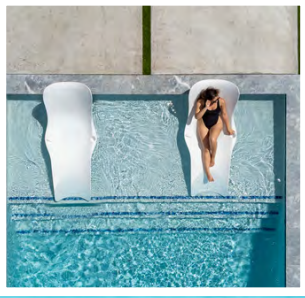

The Original
Panama Jack®

PJO-4401-NAT-4PC PANAMA JACK CABO 4PC ACACIA SEATING SET W/NATURAL ROPE

PANAMA JACK CABO COLLECTION

Panama Jack 4-Piece Cabo Seating Set. Constructed from solid Acacia wood, this ensemble showcases a honey-hued finish that's both elegant and durable. Included in this set is a sofa, two lounge chairs, and a coffee table, all designed with modern tan cording along their profiles. The cushions are adorned with a 100% polyester fabric that dries quickly, ensuring they're ready for any weather condition. For those looking to infuse their unique style, Sunbrella fabric options are available. To keep the Acacia wood's golden teak appearance, light sanding and teak oil application every few months are recommended.

PJO-6115-TERRA-UM

PJO-6115-SHALE-UM

PANAMA JACK UMBRELLAS

The Panama Jack 11.5 FT Octagon Sunbrella Cantilever Umbrella is designed for ease of use, and longevity thanks to its brilliant 360 swivel base that is on wheels and allows for fast movement and adjustment. Featuring a powder-coated aluminum frame and outstanding stability, this modern patio octagon cantilever umbrella offers an easy to crank open, rotate, and re-position. The cantilever design also gives you a more open feel and unobstructed view of your backyard or pool. Choose from multiple Sunbrella fabric colors like Terracotta, Denim Blue, & Cast Shale options, or upgrade to your custom choice of Sunbrella.