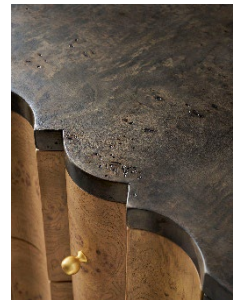

The **VMA-502 Ardley Drawer Chest** also showcases the beauty of burl wood, making it the centerpiece of any bedroom. Its scalloped shape and contrasting finishes—dark grey on the outside and light brown on the drawers—create a dynamic visual appeal. Simple brass-finished knobs complement the design elegantly.