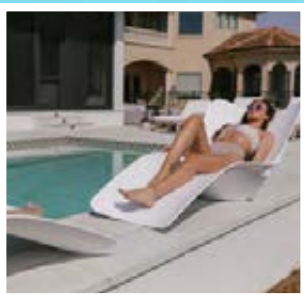

The Original
Panama Jack®

PJO-5300-WHT-2CL Wave In Pool Chaise (Set of 2)

PANAMA JACK WAVE COLLECTION

Panama Jack® Wave In-Pool Chaise Lounge designed for the pool or on the deck and features a built-in cellphone holder and cup holder. The Wave Chaise boasts sleek lines and a pristine white finish, offering both style and practicality to end users. Our sleek and ergonomically designed in-pool Chaise Lounge is constructed using high-quality materials to provide a resort like aquatic relaxation experience.