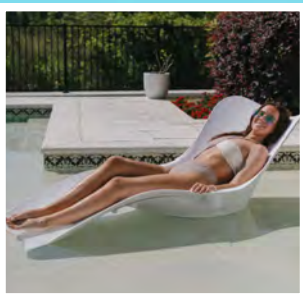

The Original
Panama Jack®

PJO-5300-WHT-2CL Wave In Pool Chaise (Set of 2)

PANAMA JACK WAVE COLLECTION

Panama Jack® Wave In-Pool Chaise Lounge designed for the pool or on the deck and features a built-in cellphone holder and cup holder. The Wave Chaise boasts sleek lines and a pristine white finish, offering both style and practicality to end users. Our sleek and ergonomically designed in-pool Chaise Lounge is constructed using high-quality materials to provide a resort like aquatic relaxation experience.