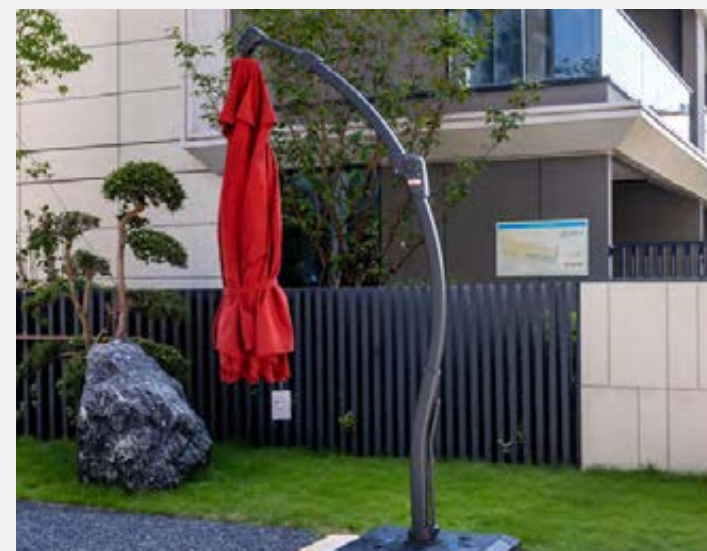

Pammy Jack
Umbrellas