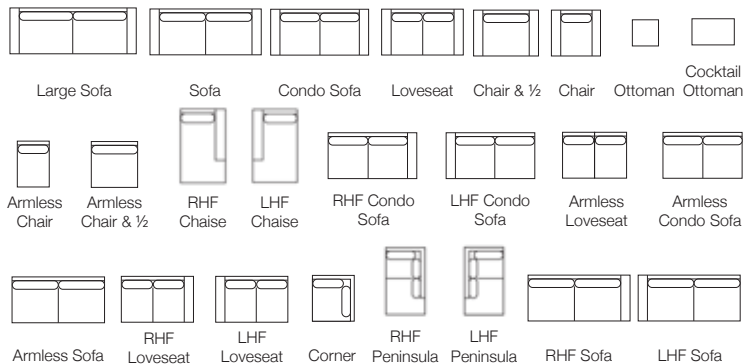

## Juno

With sleek (yet strong) vertical channels wrapping the 11" wide arms, Juno is instantly recognizable as a modern classic. High density, premium soy-based polyfoam with luxury feather blend wrap. Sinuous spring system. Available in fabric or leather. Accent pillows not included.

Item	SKU	Dimensions						
Large Sofa	1443-40	L102"	D39"	H32"	AH21"	SH16"	SW82"	SD24"
Sofa	1443-38	L92"	D39"	H32"	AH21"	SH16"	SW70"	SD24"
Condo Sofa	1443-37	L81"	D39"	H32"	AH21"	SH16"	SW61"	SD24"
Loveseat	1443-35	L74"	D39"	H32"	AH21"	SH16"	SW52"	SD24"
Chair & ½	1443-26	L59"	D39"	H32"	AH21"	SH16"	SW35"	SD24"
Chair	1443-20	L46"	D39"	H32"	AH21"	SH16"	SW24"	SD24"
Cocktail Ottoman	1443-16	L35"	D25"	H18"				
Ottoman	1443-14	L26"	D22"	H18"				
Armless Chair	1443-22	L24"	D39"	H32"		SH16"	SW24"	SD24"
Armless Chair & ½	1443-27	L35"	D39"	H32"		SH16"	SW35"	SD24"
RHF Chaise	1443-28	L40"	D60"	H32"	AH21"	SH16"	SW30"	SD45"
LHF Chaise	1443-29	L40"	D60"	H32"	AH21"	SH16"	SW30"	SD45"
RHF Condo Sofa	1443-32	L72"	D39"	H32"	AH21"	SH16"	SW61"	SD24"
LHF Condo Sofa	1443-31	L72"	D39"	H32"	AH21"	SH16"	SW61"	SD24"
Armless Loveseat	1443-34	L52"	D39"	H32"		SH16"	SW52"	SD24"
Armless Condo Sofa	1443-36	L61"	D39"	H32"		SH16"	SW61"	SD24"
Armless Sofa	1443-39	L70"	D39"	H32"		SH16"	SW70"	SD24"
RHF Loveseat	1443-54	L63"	D39"	H32"	AH21"	SH16"	SW52"	SD24"
LHF Loveseat	1443-55	L63"	D39"	H32"	AH21"	SH16"	SW52"	SD24"
Corner	1443-56	L39"	D39"	H32"		SH16"	SW24"	SD24"
RHF Peninsula	1443-60	L39"	D91"	H32"		SH16"	SW24"	SD24"
LHF Peninsula	1443-61	L39"	D91"	H32"		SH16"	SW24"	SD24"
RHF Sofa	1443-64	L81"	D39"	H32"	AH21"	SH16"	SW70"	SD24"
LHF Sofa	1443-65	L81"	D39"	H32"	AH21"	SH16"	SW70"	SD24"

Item	SKU	Dimensions						
Sofa	UR94-38	L95"	D36"	H30"	AH25"	SH17"	SW75"	SD23"
Loveseat	UR94-35	L68"	D36"	H30"	AH25"	SH17"	SW48"	SD23"
Chair	UR94-20	L41"	D36"	H30"	AH25"	SH17"	SW20"	SD23"
Swivel Chair	UR94-24	L41"	D36"	H31"	AH26"	SH18"	SW20"	SD23"