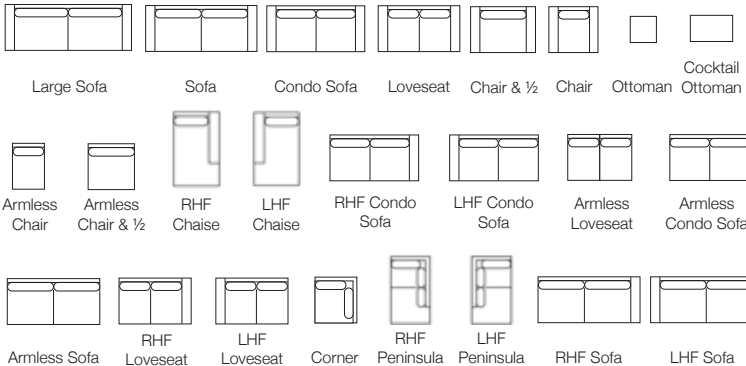

= fabric available    = leather available

Nova in Angora Heather

**Nova**

Nova draws you in with subtly inviting vertical interiors channels that slope into the seat cushions of this contemporary collection. High density, premium soy-based polyfoam with luxury feather blend wrap. Sinuous spring system. Available in fabric or leather. Accent Pillows not included.

Item	SKU	Dimensions							
Large Sofa	1453-40	L97"	D39"	H32"	AH21"	SH16"	SW82"	SD24"	
Sofa	1453-38	L86"	D39"	H32"	AH21"	SH16"	SW70"	SD24"	
Condo Sofa	1453-37	L77"	D39"	H32"	AH21"	SH16"	SW61"	SD24"	
Loveseat	1453-35	L68"	D39"	H32"	AH21"	SH16"	SW52"	SD24"	
Chair & ½	1453-26	L52"	D39"	H32"	AH21"	SH16"	SW35"	SD24"	
Chair	1453-20	L40"	D39"	H32"	AH21"	SH16"	SW24"	SD24"	
Cocktail Ottoman	1453-16	L35"	D25"	H18"					
Ottoman	1453-14	L26"	D22"	H18"					
Armless Chair	1453-22	L24"	D39"	H32"		SH16"	SW24"	SD24"	
Armless Chair & ½	1453-27	L35"	D39"	H32"		SH16"	SW35"	SD24"	
RHF Chaise	1453-28	L38"	D60"	H32"	AH21"	SH16"	SW30"	SD45"	
LHF Chaise	1453-29	L38"	D60"	H32"	AH21"	SH16"	SW30"	SD45"	
RHF Condo Sofa	1453-32	L69"	D39"	H32"	AH21"	SH16"	SW61"	SD24"	
LHF Condo Sofa	1453-31	L69"	D39"	H32"	AH21"	SH16"	SW61"	SD24"	
Armless Loveseat	1453-34	L52"	D39"	H32"		SH16"	SW52"	SD24"	
Armless Condo Sofa	1453-36	L61"	D39"	H32"		SH16"	SW61"	SD24"	
Armless Sofa	1453-39	L70"	D39"	H32"		SH16"	SW70"	SD24"	
RHF Loveseat	1453-54	L60"	D39"	H32"	AH21"	SH16"	SW52"	SD24"	
LHF Loveseat	1453-55	L60"	D39"	H32"	AH21"	SH16"	SW52"	SD24"	
Corner	1453-56	L39"	D39"	H32"		SH16"	SW24"	SD24"	
RHF Peninsula	1453-60	L91"	D39"	H32"		SH16"	SW24"	SD24"	
LHF Peninsula	1453-61	L91"	D39"	H32"		SH16"	SW24"	SD24"	
RHF Sofa	1453-64	L78"	D39"	H32"	AH21"	SH16"	SW70"	SD24"	
LHF Sofa	1453-65	L78"	D39"	H32"	AH21"	SH16"	SW70"	SD24"	