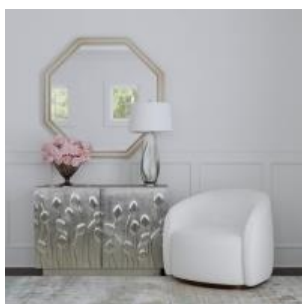

FALL MARKET 2024

HIGH POINT MARKET SHOWROOM:

G170, IH404-IHFC, Floor 1

MEDIA CONTACT:

Tracy White
 Bassett Mirror
 tracywhite@bassettmirror.com
 276.629.3203

The Queenie Floor Mirror exudes timeless elegance with its traditional design and rectangular shape, making it a versatile addition to any space. Finished in a lustrous brass gold.

The Lasso Console Table features a modern organic inspired design. The thick, soft-edged table top sits on a unique, offset tapered base design. This console table is constructed with solid mango wood

The Petal bar cabinet seamlessly blends contemporary and modern elements to create a striking piece for your home. Crafted with a solid wood frame and enveloped in sleek German silver aluminum.

The Gavin console table seamlessly blends modern aesthetics with contemporary elegance. Featuring a white marble veneer top and shelf with a distinctive clip-corner design

The Nadine Cocktail Table features a coastal contemporary inspired design that is constructed with solid wood and veneers in a bright white oak finish.

Amaya Swivel Accent Chair is a statement piece with its funky, modern design features. This upholstered accent chair features a whimsical faux-fur fabric in a neutral sandy beige color.