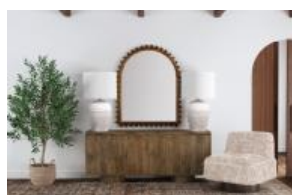

The Lasso Console Table features a modern organic inspired design. The thick, soft-edged table top sits on a unique, offset tapered base design. This console table is constructed with solid mango wood

The Winston Cocktail Table seamlessly blends modern flair with mid-century charm. Crafted with precision from solid wood and flat-cut veneers.

The Adrienne Server is a blend of modern design meeting a warm, moody color palette. The doors feature a planking effect with push-clasp hardware, adding character.

The Petal bar cabinet seamlessly blends contemporary and modern elements to create a striking piece for your home. Crafted with a solid wood frame and enveloped in sleek German silver aluminum.

The Gavin console table seamlessly blends modern aesthetics with contemporary elegance. Featuring a white marble veneer top and shelf with a distinctive clip-corner design

The Nadine Cocktail Table features a coastal contemporary inspired design that is constructed with solid wood and veneers in a bright white oak finish.

Amaya Swivel Accent Chair is a statement piece with its funky, modern design features. This upholstered accent chair features a whimsical faux-fur fabric in a neutral sandy beige color.